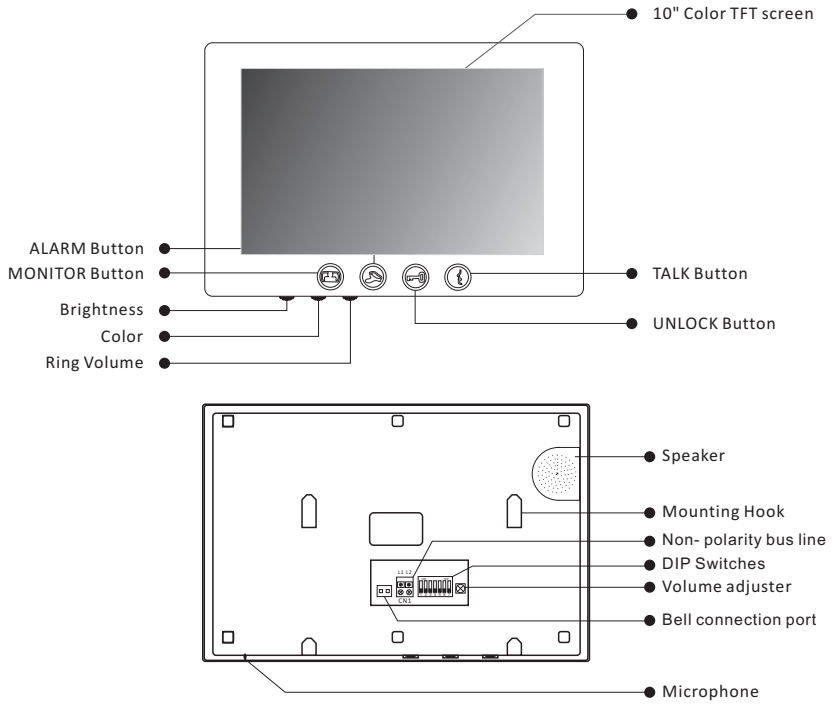

1. Parts and Functions