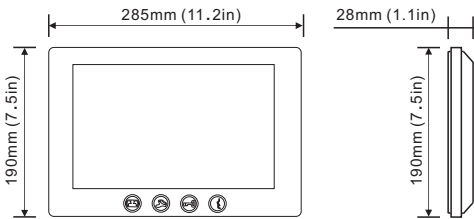

## 2-Wire Indoor Monitor

---

### DESCRIPTION

10 inch Color TFT Monitor with touch screen and picture memory

### DIMENSION

### 3. Specification

Screen	10" Color TFT screen
Resolution	1024*600 pixels
Power Supply	DC 24V (Supplied by adaptor)
Power Consumption	Standby 15mA, working status 350mA
Wiring	2 wire , non-polarity
Installation	Wall-mounted
Ringtone	9 types
Talking time	90 sec
Monitoring time	90 sec
Operating Temperature	-10°C ~ +60°C
Gross weight	1.3kg
Dimension	285(H)×190(W)×28(D)mm 11.2 (H)×7.5 (W)×1.1(D)in