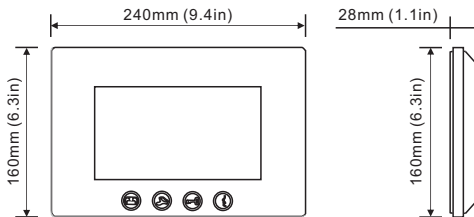

## 2-Wire Indoor Monitor

---

### DESCRIPTION

7 inch Color TFT Monitor with touch screen and picture memory

### DIMENSION

### 3. Specification

Screen	7" digital TFT screen
Resolution	800*400 pixels
Power Supply	DC 24V (Supplied by adaptor)
Power Consumption	Standby 15mA, working status 350mA
Wiring	2 wire , non-polarity
Installation	Wall-mounted
Ringtone	9 types
Talking time	90 sec
Monitoring time	90 sec
Operating Temperature	-10°C ~ +60°C
Gross weight	1kg
Dimension	240(H)×160(W)×28(D)mm 6.3 (H)×9.4 (W)×1.1(D)in