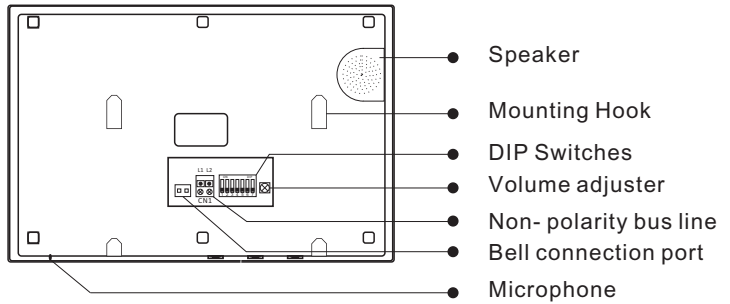

1. Parts and Functions