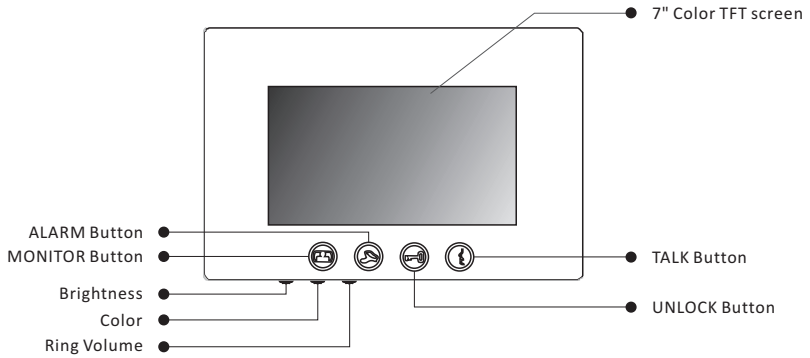

1. Parts and Functions